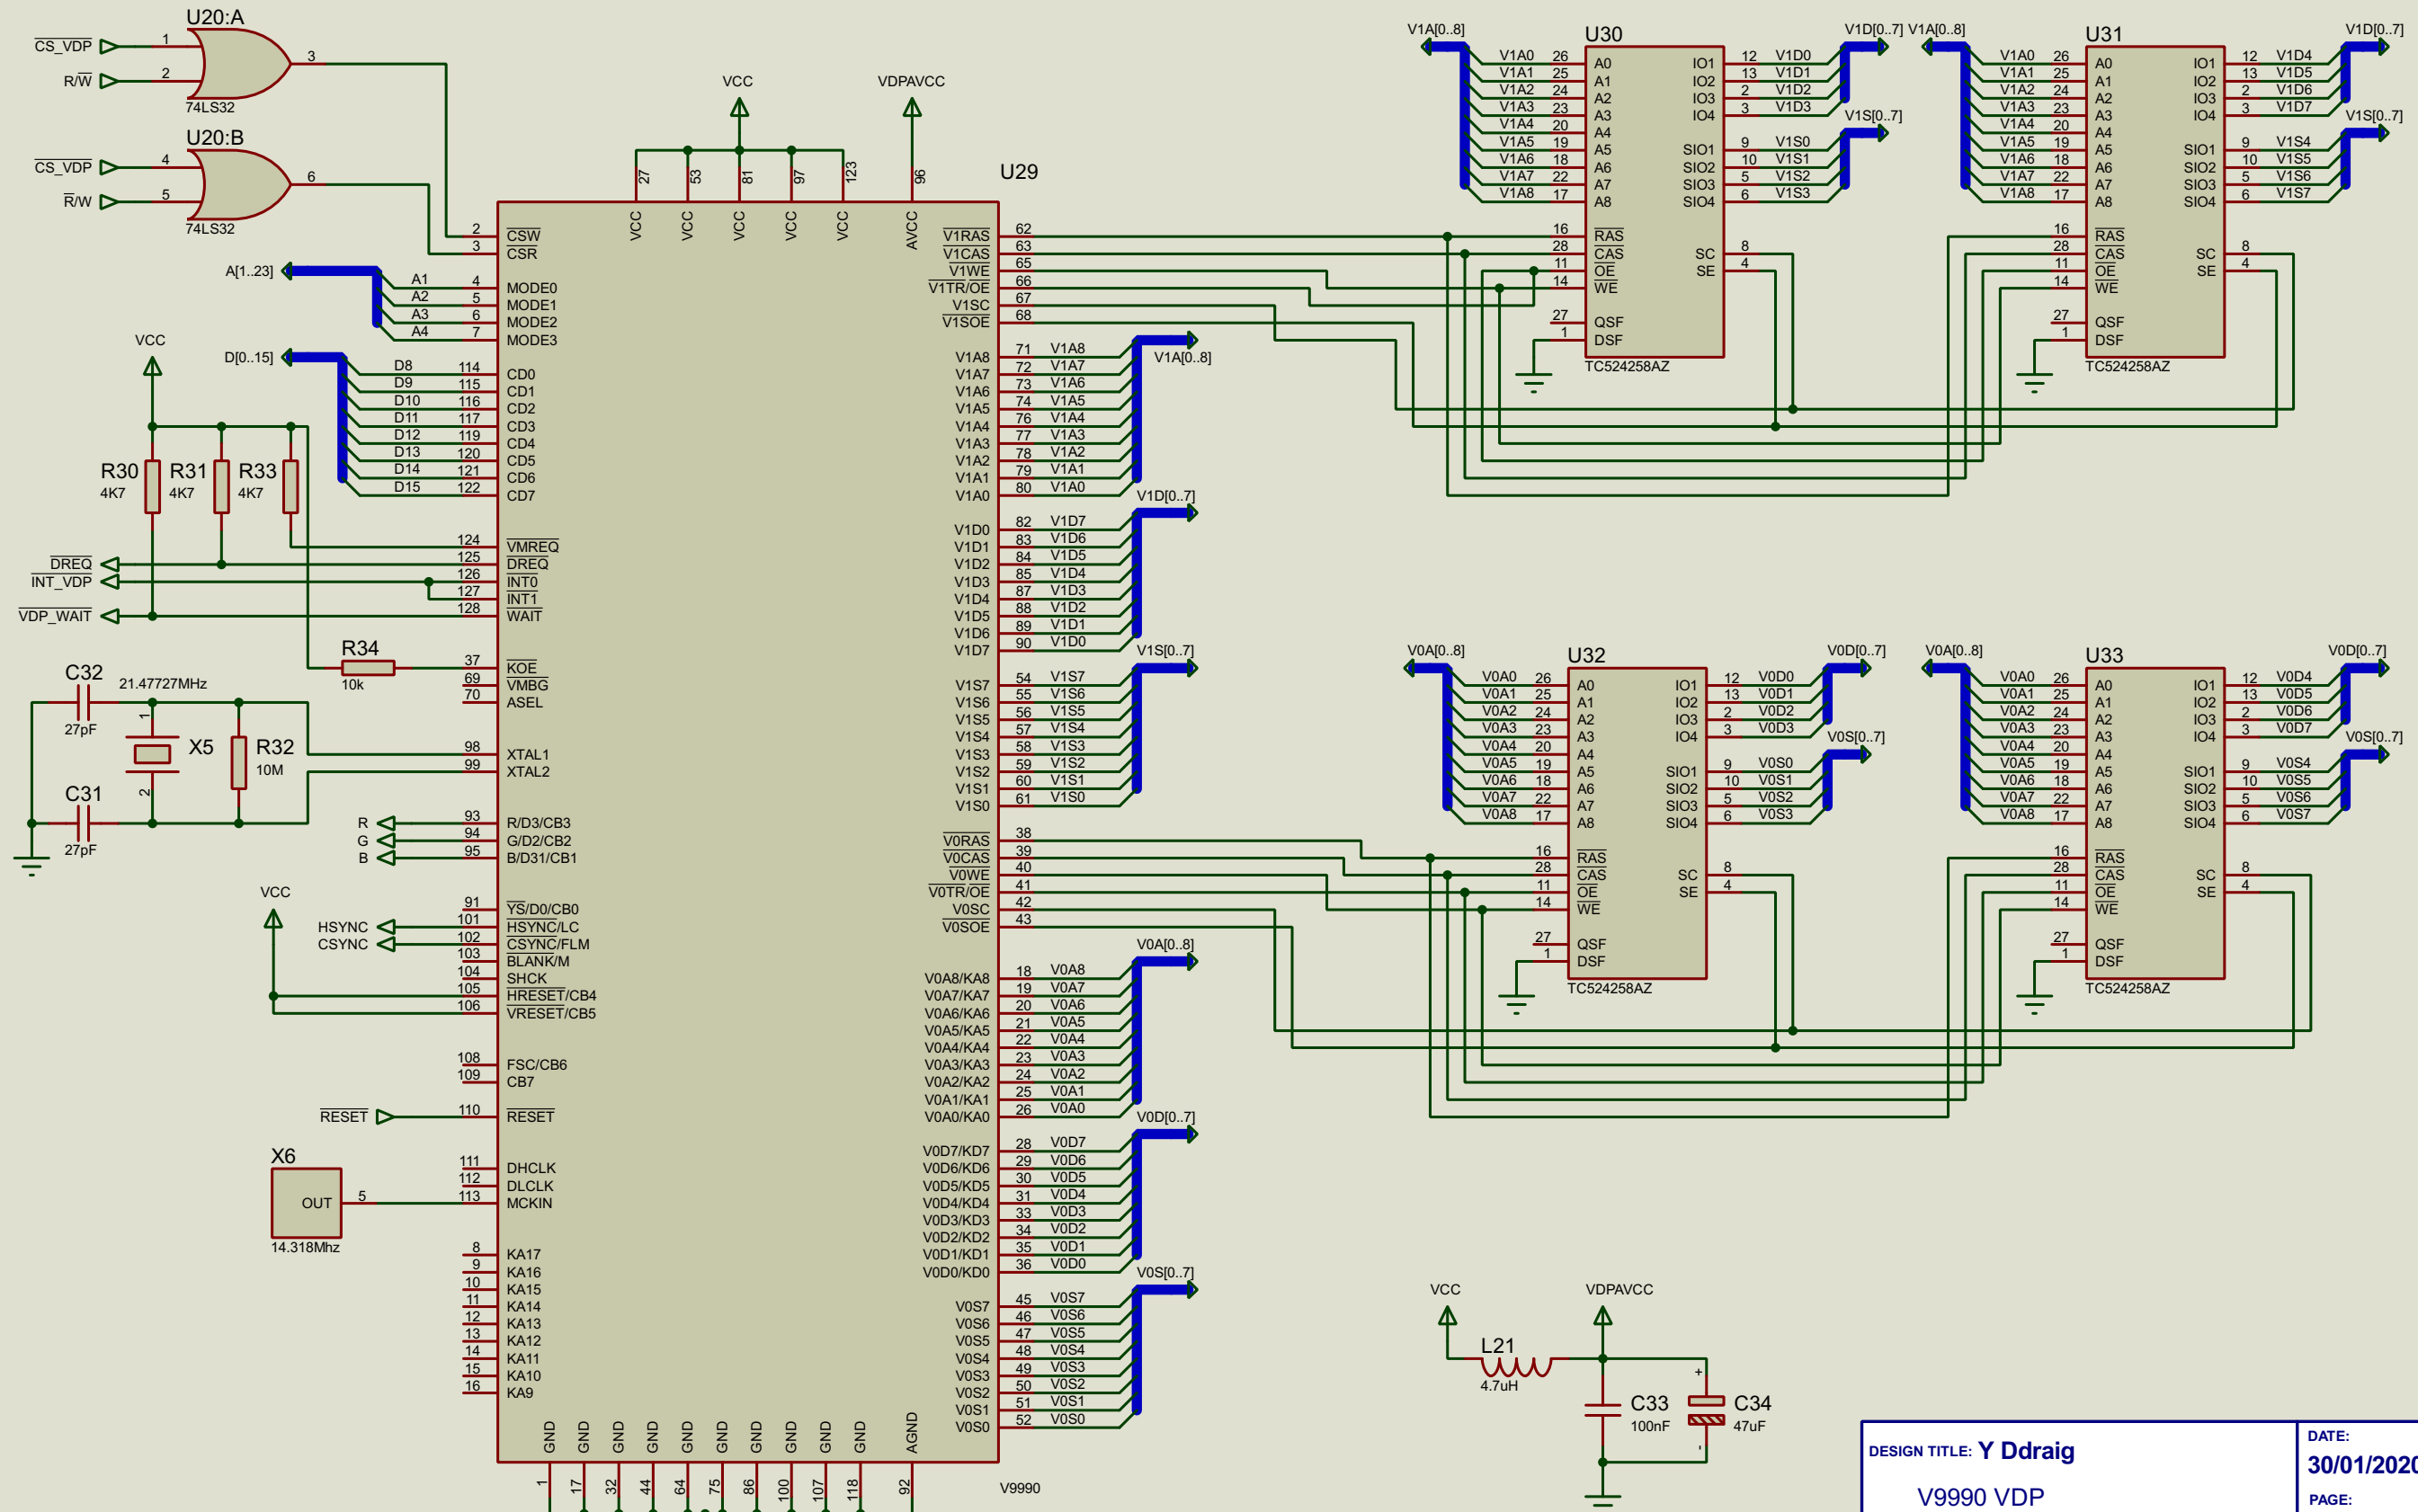

- Interrupts**
- IRL1: VDP
 - IRL2: YM2151
 - IRL3: IDE
 - IRL4: ETHERNET
 - IRL5: PIT
 - IRL6: DUART
 - IRL7: KEYBOARD

DESIGN TITLE: Y Ddraig		DATE: 30/01/2020
Video Out		PAGE: 7 of 10
BY: Stephen Moody	REV: 2	TIME: 15:07:42