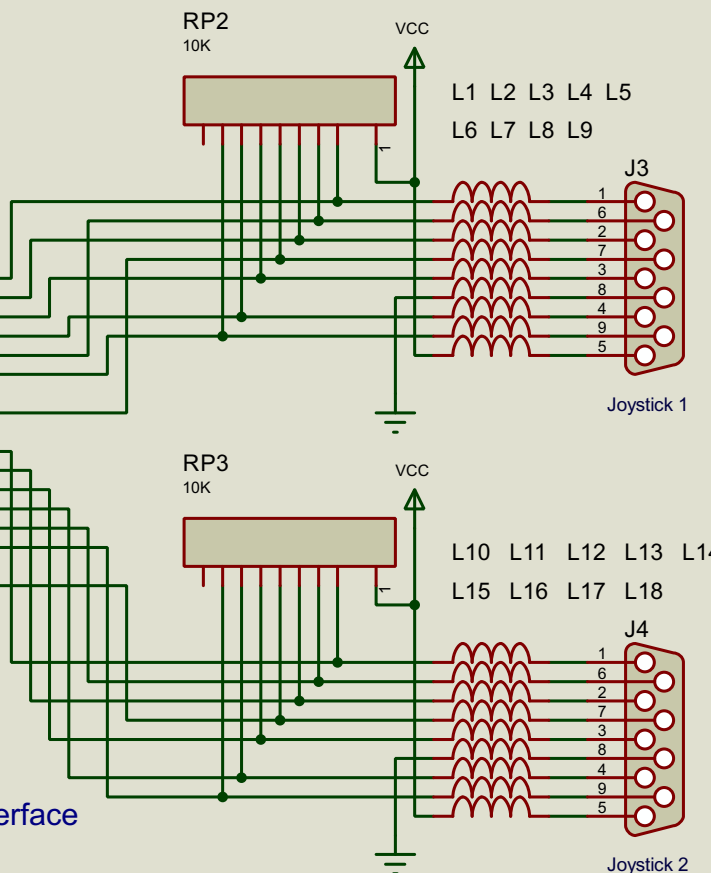

- Interrupts**
- IRL1: VDP
 - IRL2: YM2151
 - IRL3: IDE
 - IRL4: ETHERNET
 - IRL5: PIT
 - IRL6: DUART
 - IRL7: KEYBOARD

DESIGN TITLE: Y Ddraig		DATE: 30/01/2020
Video Out		PAGE: 7 of 10
BY: Stephen Moody	REV: 2	TIME: 15:07:42