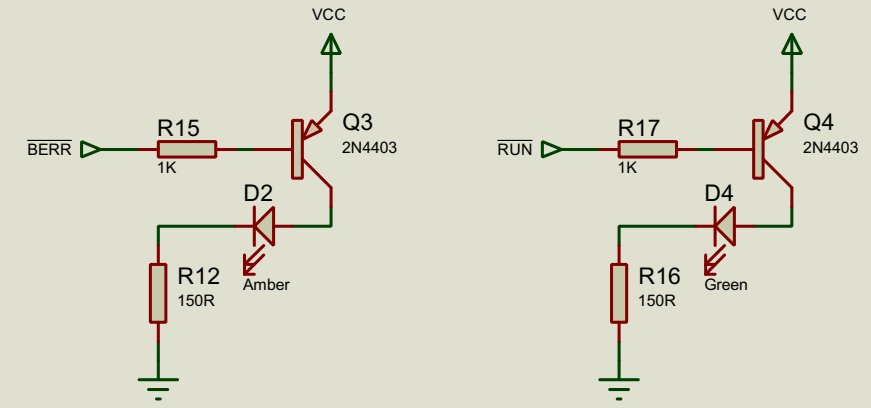

- Interrupts**
- IRL1: VDP
 - IRL2: YM2151
 - IRL3: IDE
 - IRL4: ETHERNET
 - IRL5: PIT
 - IRL6: DUART
 - IRL7: KEYBOARD

DESIGN TITLE: Y Ddraig		DATE: 30/01/2020
Video Out		PAGE: 7 of 10
BY: Stephen Moody	REV: 2	TIME: 15:07:42