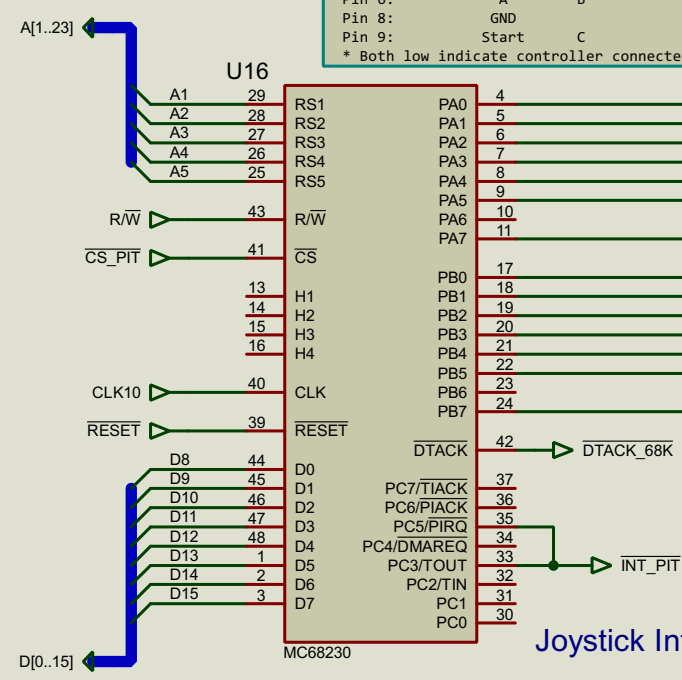

- Interrupts**
- IRL1: VDP
 - IRL2: YM2151
 - IRL3: IDE
 - IRL4: ETHERNET
 - IRL5: PIT
 - IRL6: DUART
 - IRL7: KEYBOARD

DESIGN TITLE: Y Ddraig		DATE: 30/01/2020
Video Out		PAGE: 7 of 10
BY: Stephen Moody	REV: 2	TIME: 15:07:42