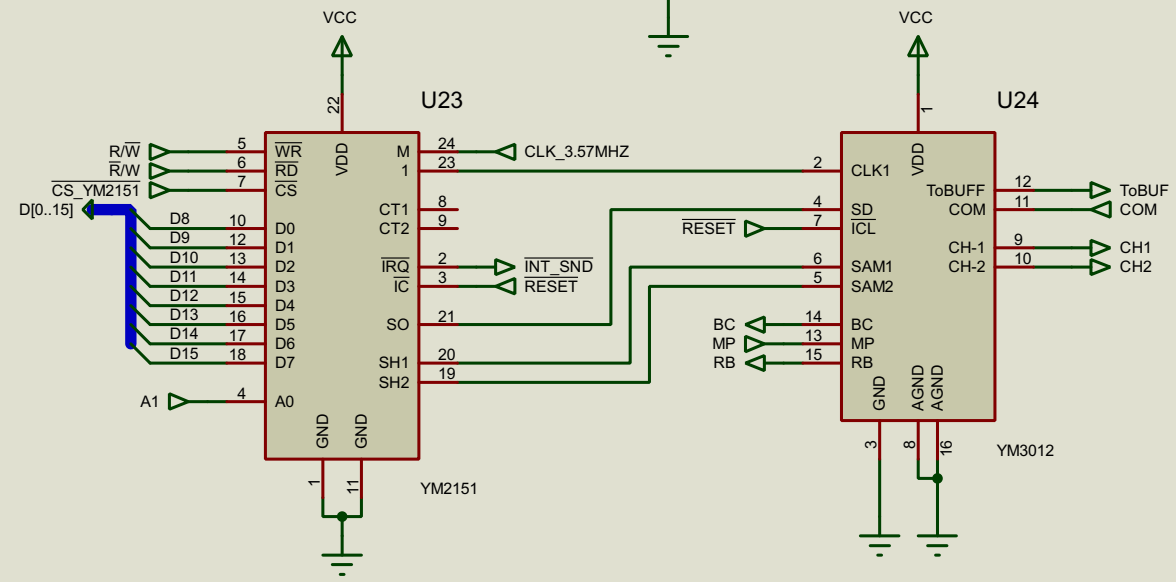

- Interrupts**
- IRL1: VDP
 - IRL2: YM2151
 - IRL3: IDE
 - IRL4: ETHERNET
 - IRL5: PIT
 - IRL6: DUART
 - IRL7: KEYBOARD

DESIGN TITLE: Y Ddraig		DATE: 30/01/2020
Video Out		PAGE: 7 of 10
BY: Stephen Moody	REV: 2	TIME: 15:07:42