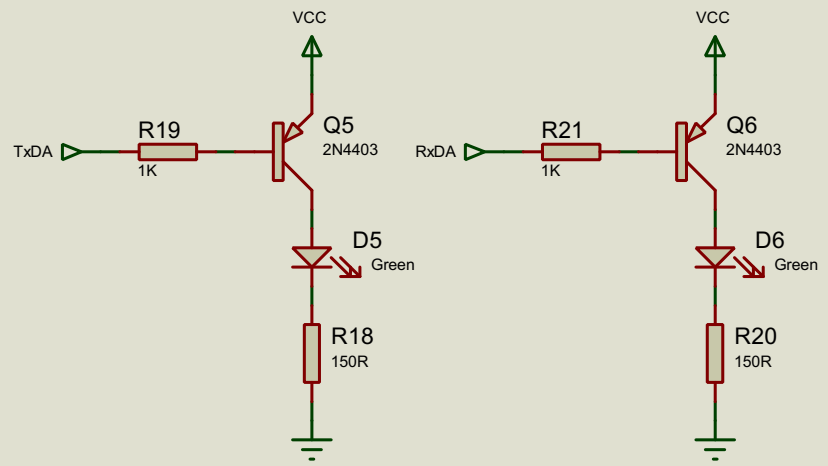

- Interrupts**
- IRL1: VDP
 - IRL2: YM2151
 - IRL3: IDE
 - IRL4: ETHERNET
 - IRL5: PIT
 - IRL6: DUART
 - IRL7: KEYBOARD

DESIGN TITLE: Y Ddraig		DATE: 30/01/2020
Video Out		PAGE: 7 of 10
BY: Stephen Moody	REV: 2	TIME: 15:07:42