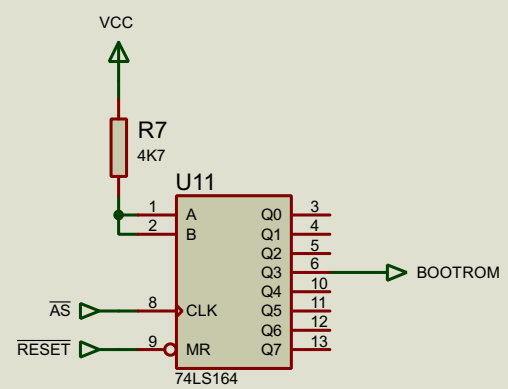

- Interrupts**
- IRL1: VDP
 - IRL2: YM2151
 - IRL3: IDE
 - IRL4: ETHERNET
 - IRL5: PIT
 - IRL6: DUART
 - IRL7: KEYBOARD

DESIGN TITLE: Y Ddraig		DATE: 30/01/2020
Video Out		PAGE: 7 of 10
BY: Stephen Moody	REV: 2	TIME: 15:07:42