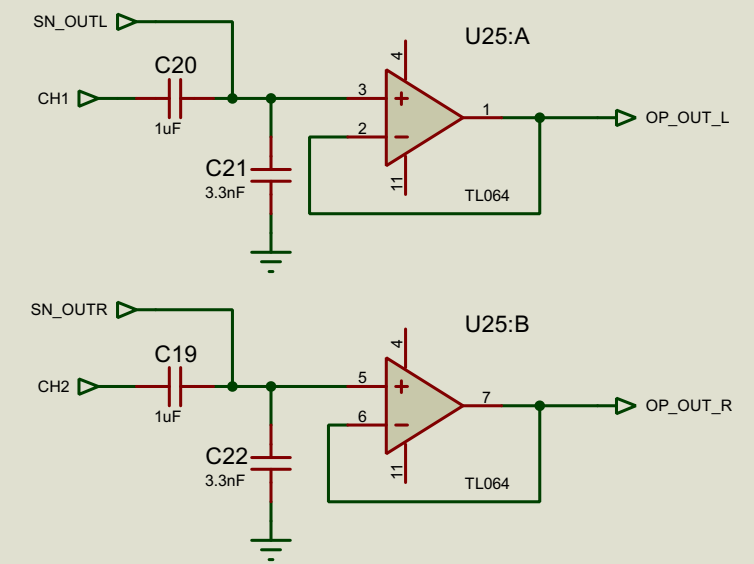

- Interrupts**
- IRL1: VDP
 - IRL2: YM2151
 - IRL3: IDE
 - IRL4: ETHERNET
 - IRL5: PIT
 - IRL6: DUART
 - IRL7: KEYBOARD

DESIGN TITLE: Y Ddraig		DATE: 30/01/2020
Video Out		PAGE: 7 of 10
BY: Stephen Moody	REV: 2	TIME: 15:07:42