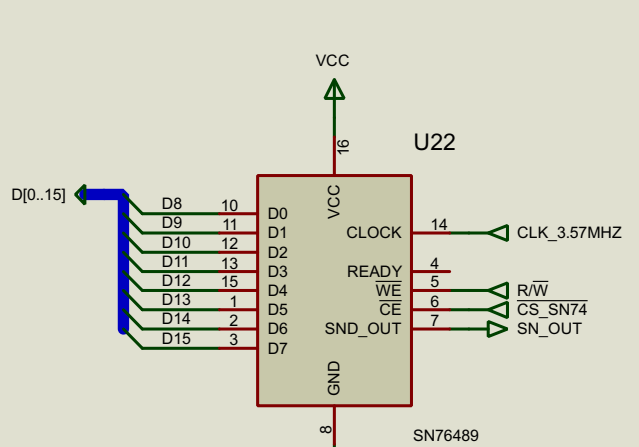

- Interrupts**
- IRL1: VDP
 - IRL2: YM2151
 - IRL3: IDE
 - IRL4: ETHERNET
 - IRL5: PIT
 - IRL6: DUART
 - IRL7: KEYBOARD

DESIGN TITLE: Y Ddraig		DATE: 30/01/2020
Video Out		PAGE: 7 of 10
BY: Stephen Moody	REV: 2	TIME: 15:07:42