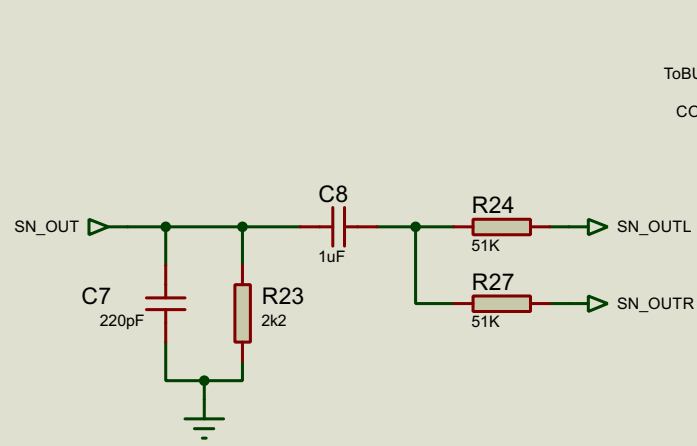

- Interrupts**
- IRL1: VDP
 - IRL2: YM2151
 - IRL3: IDE
 - IRL4: ETHERNET
 - IRL5: PIT
 - IRL6: DUART
 - IRL7: KEYBOARD

DESIGN TITLE: Y Ddraig		DATE: 30/01/2020
Video Out		PAGE: 7 of 10
BY: Stephen Moody	REV: 2	TIME: 15:07:42