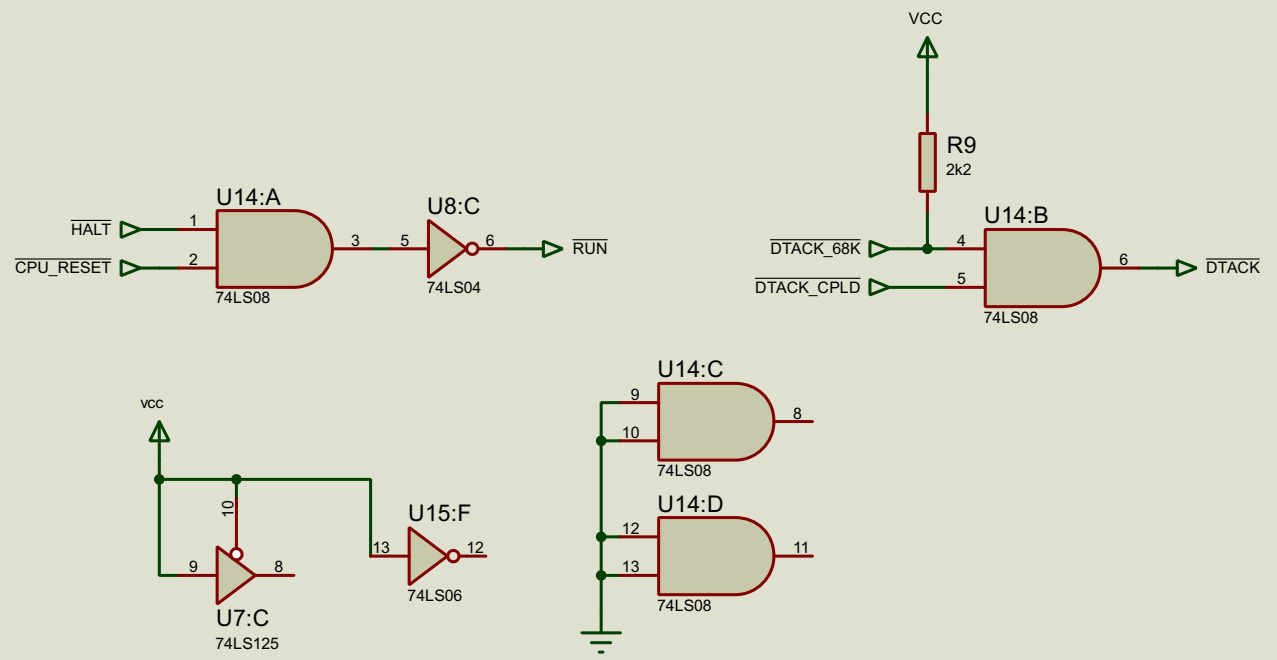

- Interrupts**
- IRL1: VDP
 - IRL2: YM2151
 - IRL3: IDE
 - IRL4: ETHERNET
 - IRL5: PIT
 - IRL6: DUART
 - IRL7: KEYBOARD

DESIGN TITLE: Y Ddraig		DATE: 30/01/2020
Video Out		PAGE: 7 of 10
BY: Stephen Moody	REV: 2	TIME: 15:07:42