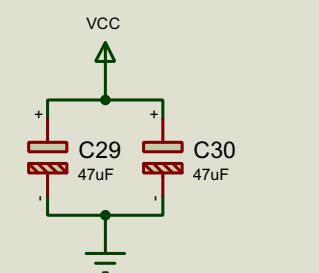

- Interrupts**
- IRL1: VDP
 - IRL2: YM2151
 - IRL3: IDE
 - IRL4: ETHERNET
 - IRL5: PIT
 - IRL6: DUART
 - IRL7: KEYBOARD

DESIGN TITLE: Y Ddraig		DATE: 30/01/2020
Video Out		PAGE: 7 of 10
BY: Stephen Moody	REV: 2	TIME: 15:07:42