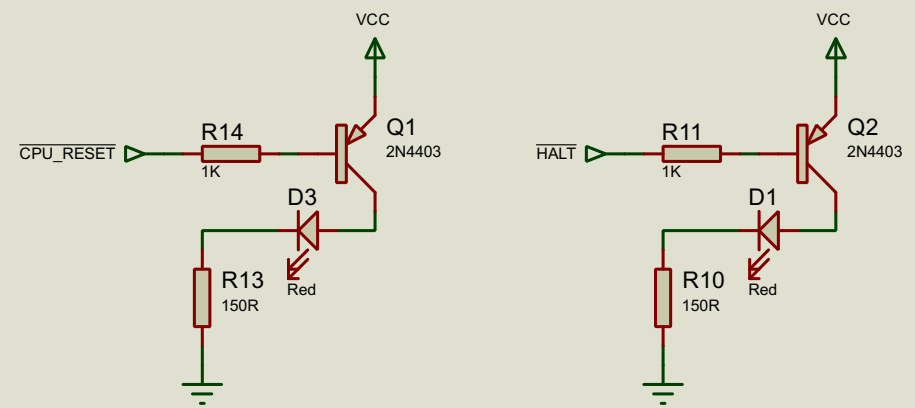

- Interrupts**
- IRL1: VDP
 - IRL2: YM2151
 - IRL3: IDE
 - IRL4: ETHERNET
 - IRL5: PIT
 - IRL6: DUART
 - IRL7: KEYBOARD

DESIGN TITLE: Y Ddraig		DATE: 30/01/2020
Video Out		PAGE: 7 of 10
BY: Stephen Moody	REV: 2	TIME: 15:07:42