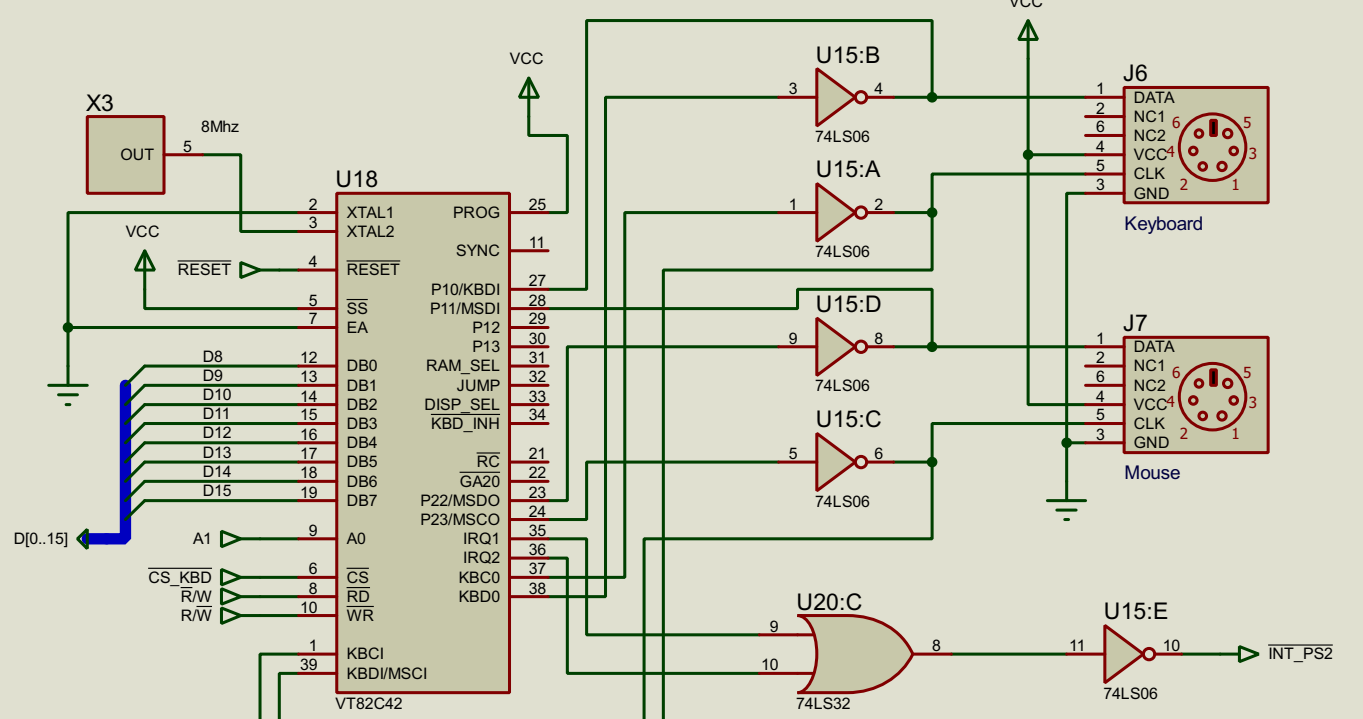

- Interrupts**
- IRL1: VDP
 - IRL2: YM2151
 - IRL3: IDE
 - IRL4: ETHERNET
 - IRL5: PIT
 - IRL6: DUART
 - IRL7: KEYBOARD

DESIGN TITLE: Y Ddraig		DATE: 30/01/2020
Video Out		PAGE: 7 of 10
BY: Stephen Moody	REV: 2	TIME: 15:07:42