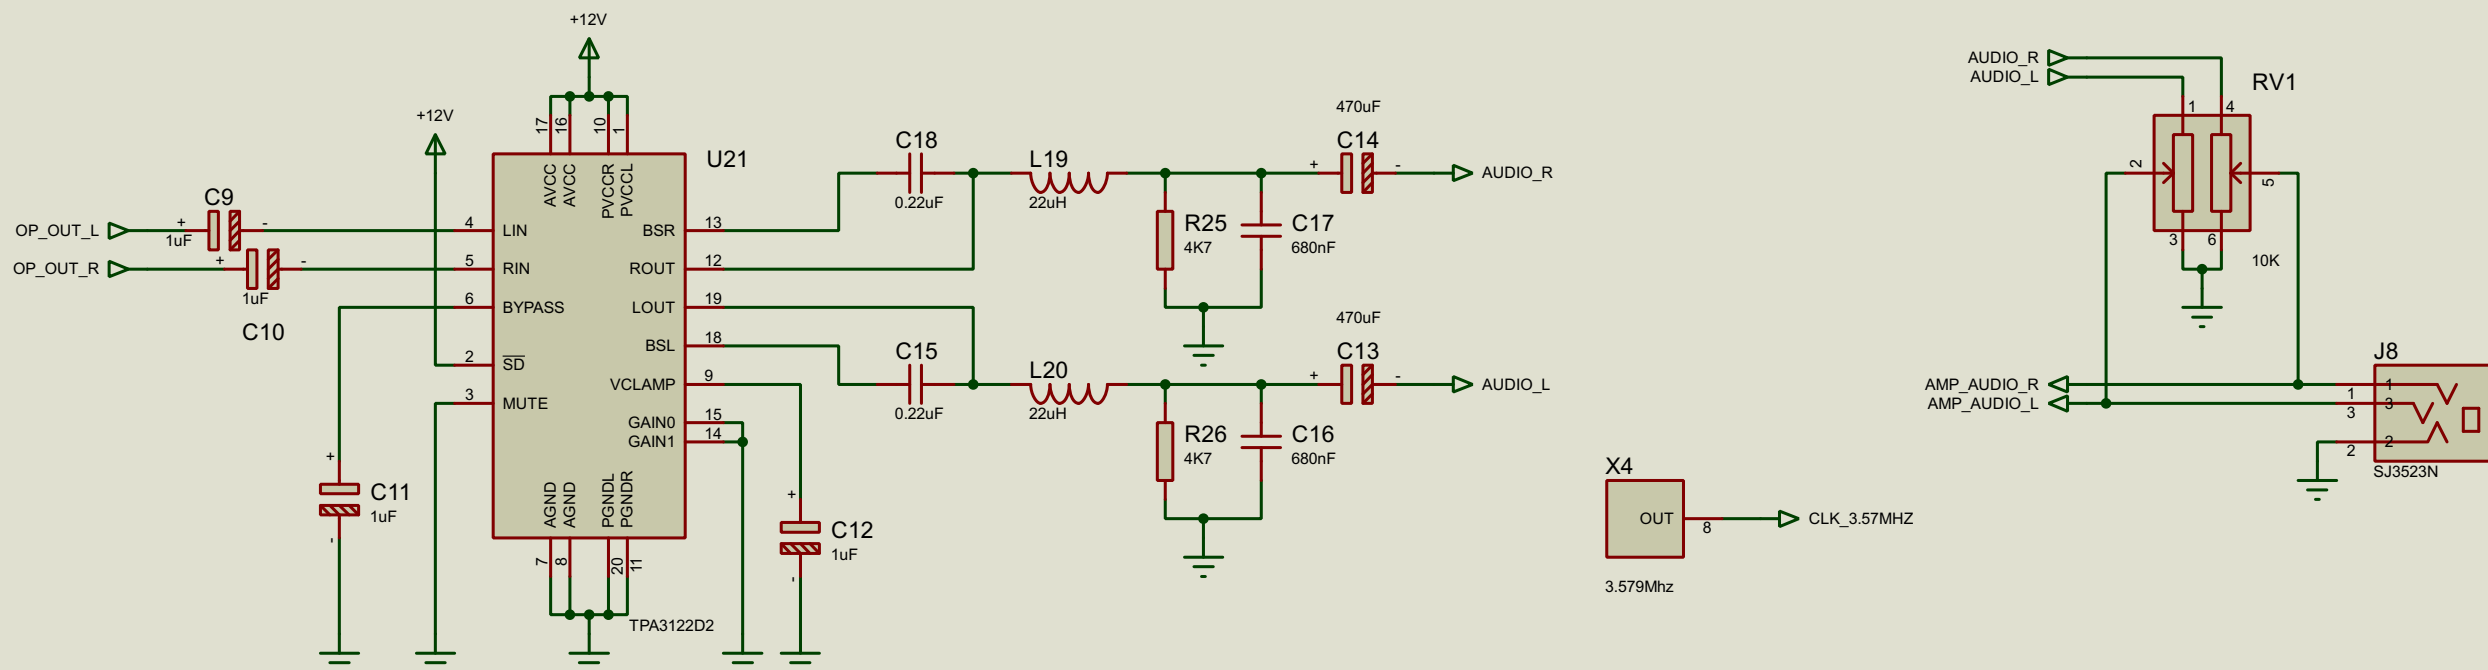

- Interrupts**
- IRL1: VDP
 - IRL2: YM2151
 - IRL3: IDE
 - IRL4: ETHERNET
 - IRL5: PIT
 - IRL6: DUART
 - IRL7: KEYBOARD

DESIGN TITLE: Y Ddraig		DATE: 30/01/2020
Video Out		PAGE: 7 of 10
BY: Stephen Moody	REV: 2	TIME: 15:07:42