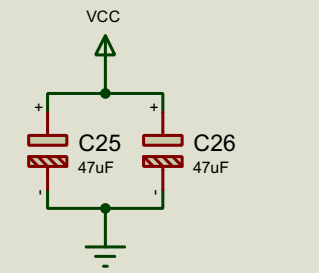

- Interrupts**
- IRL1: VDP
 - IRL2: YM2151
 - IRL3: IDE
 - IRL4: ETHERNET
 - IRL5: PIT
 - IRL6: DUART
 - IRL7: KEYBOARD

DESIGN TITLE: Y Ddraig		DATE: 30/01/2020
Video Out		PAGE: 7 of 10
BY: Stephen Moody	REV: 2	TIME: 15:07:42