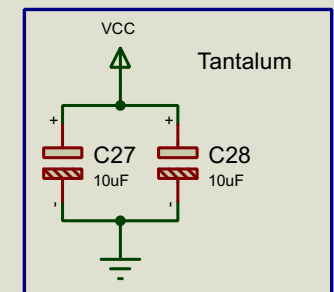

- Interrupts**
- IRL1: VDP
 - IRL2: YM2151
 - IRL3: IDE
 - IRL4: ETHERNET
 - IRL5: PIT
 - IRL6: DUART
 - IRL7: KEYBOARD

DESIGN TITLE: Y Ddraig		DATE: 30/01/2020
Video Out		PAGE: 7 of 10
BY: Stephen Moody	REV: 2	TIME: 15:07:42