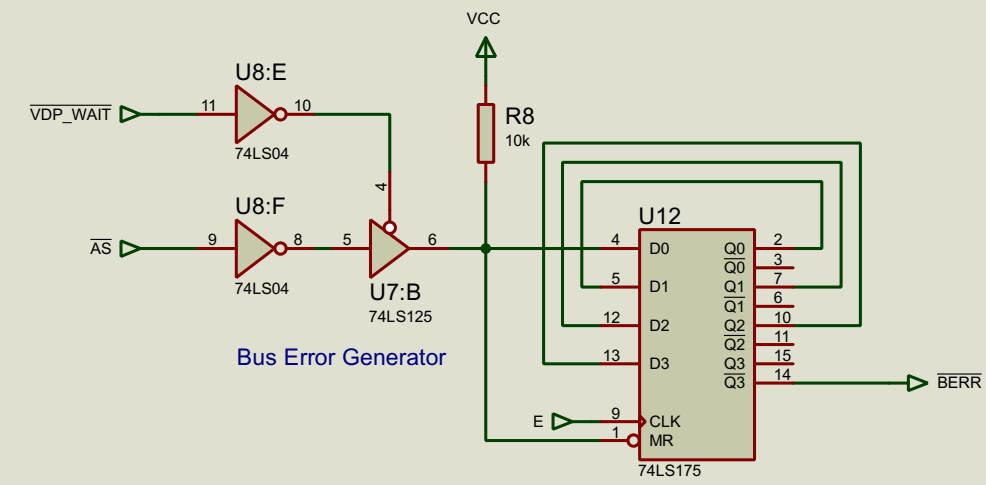

- Interrupts**
- IRL1: VDP
 - IRL2: YM2151
 - IRL3: IDE
 - IRL4: ETHERNET
 - IRL5: PIT
 - IRL6: DUART
 - IRL7: KEYBOARD

DESIGN TITLE: Y Ddraig		DATE: 30/01/2020
Video Out		PAGE: 7 of 10
BY: Stephen Moody	REV: 2	TIME: 15:07:42