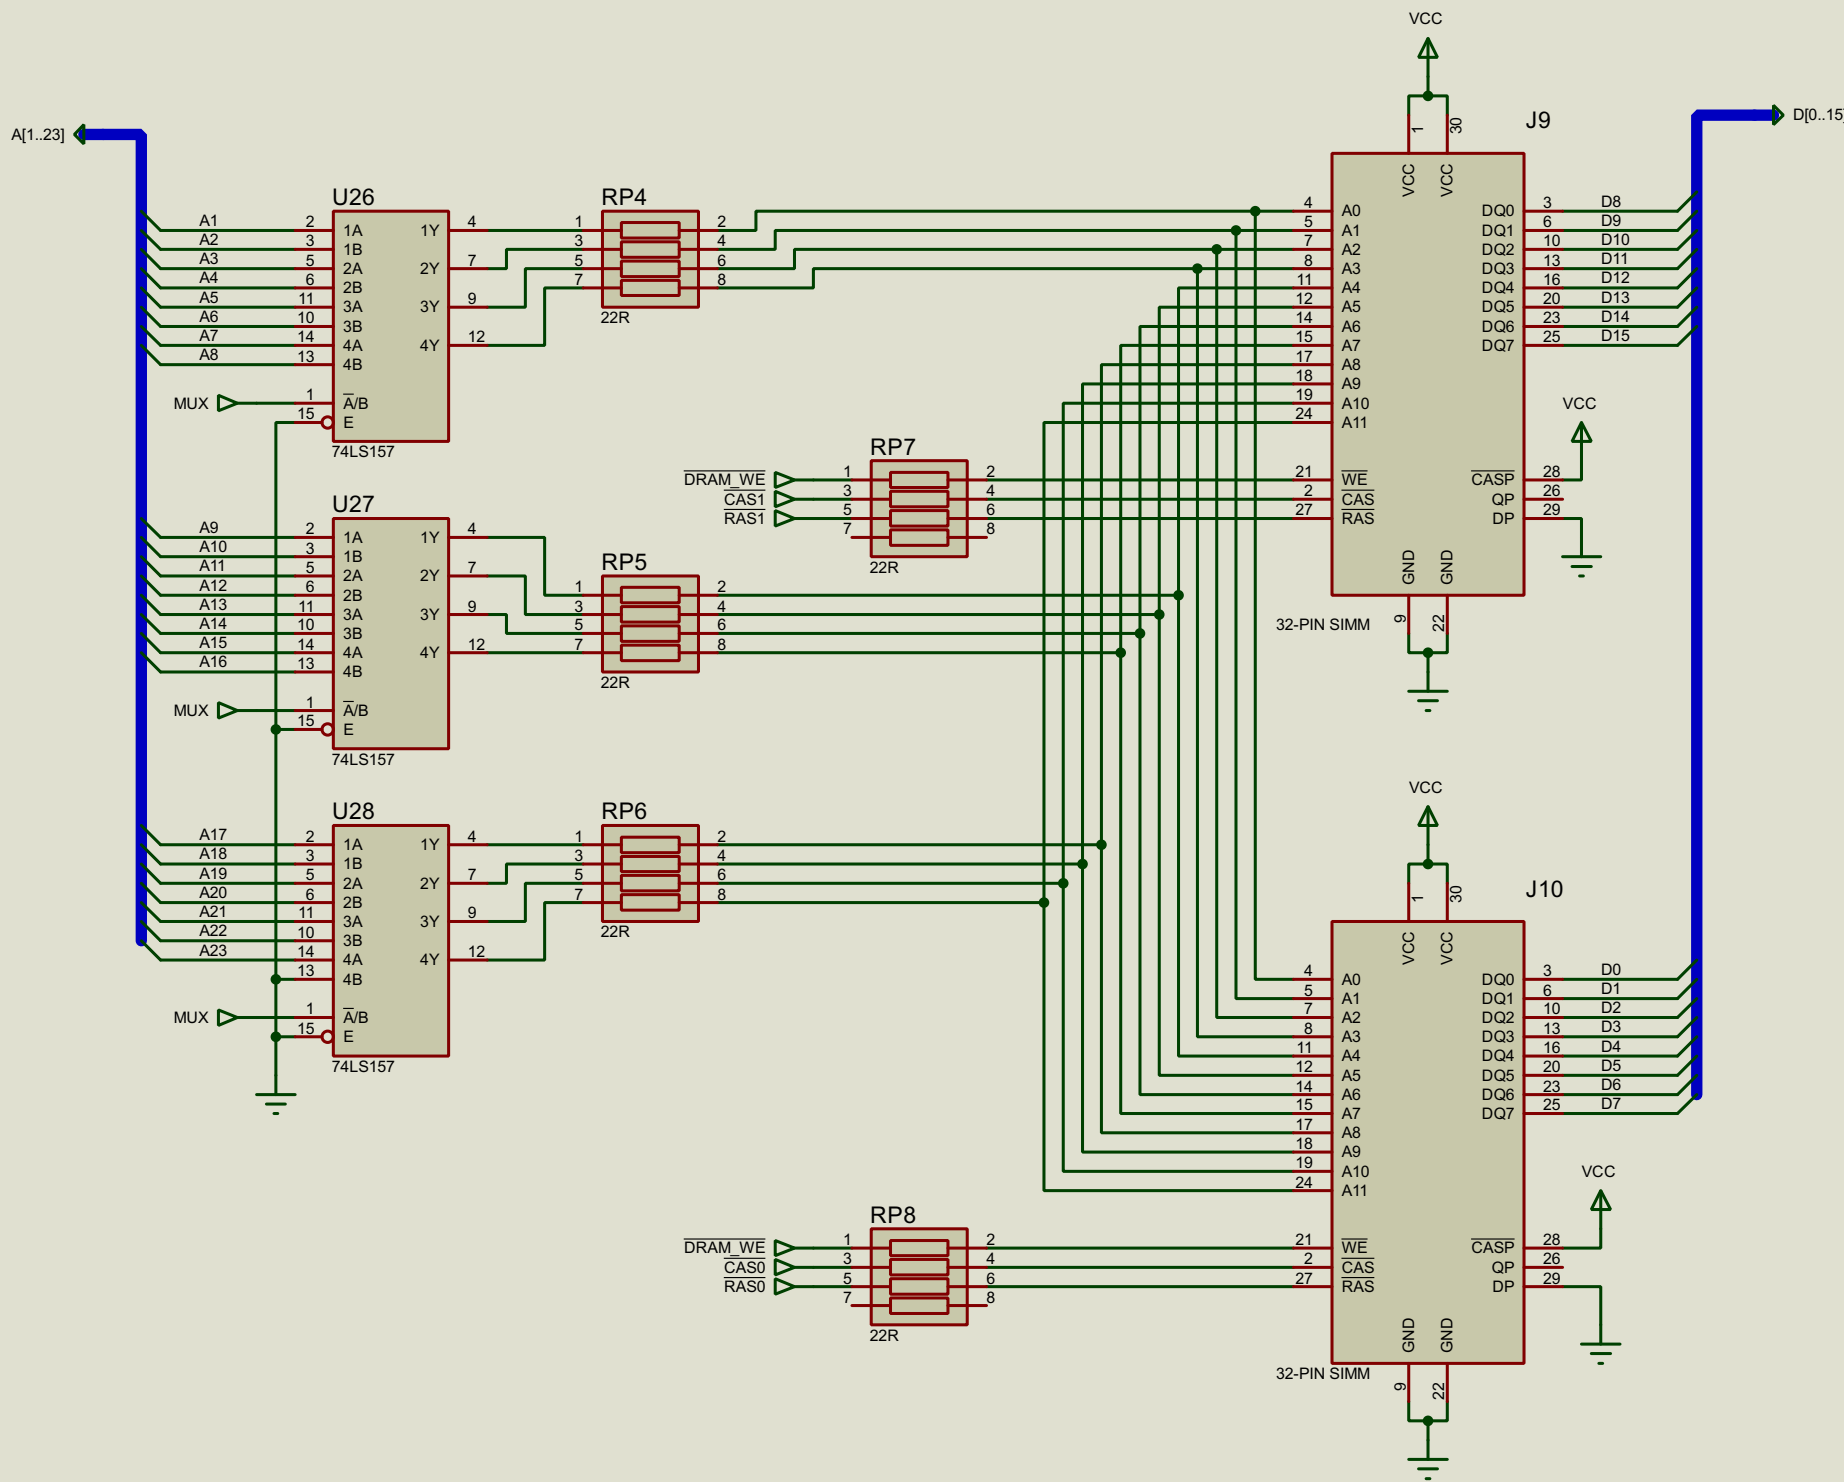

- Interrupts**
- IRL1: VDP
 - IRL2: YM2151
 - IRL3: IDE
 - IRL4: ETHERNET
 - IRL5: PIT
 - IRL6: DUART
 - IRL7: KEYBOARD

DESIGN TITLE: Y Ddraig		DATE: 30/01/2020
Video Out		PAGE: 7 of 10
BY: Stephen Moody	REV: 2	TIME: 15:07:42