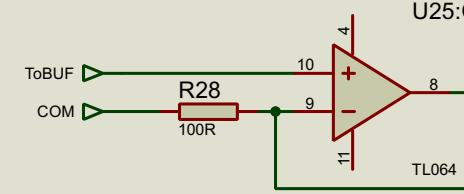

- Interrupts**
- IRL1: VDP
 - IRL2: YM2151
 - IRL3: IDE
 - IRL4: ETHERNET
 - IRL5: PIT
 - IRL6: DUART
 - IRL7: KEYBOARD

DESIGN TITLE: Y Ddraig		DATE: 30/01/2020
Video Out		PAGE: 7 of 10
BY: Stephen Moody	REV: 2	TIME: 15:07:42