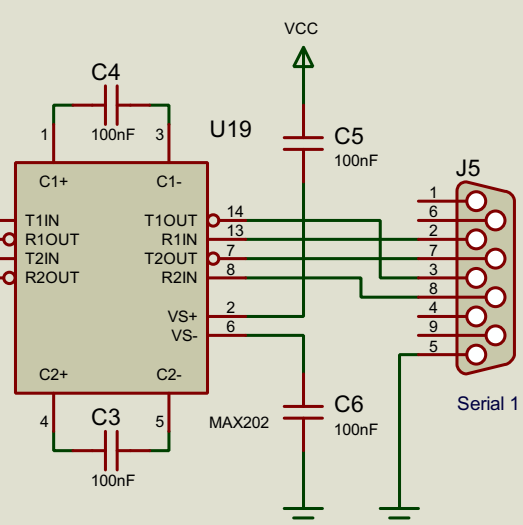

- Interrupts**
- IRL1: VDP
 - IRL2: YM2151
 - IRL3: IDE
 - IRL4: ETHERNET
 - IRL5: PIT
 - IRL6: DUART
 - IRL7: KEYBOARD

DESIGN TITLE: Y Ddraig		DATE: 30/01/2020
Video Out		PAGE: 7 of 10
BY: Stephen Moody	REV: 2	TIME: 15:07:42