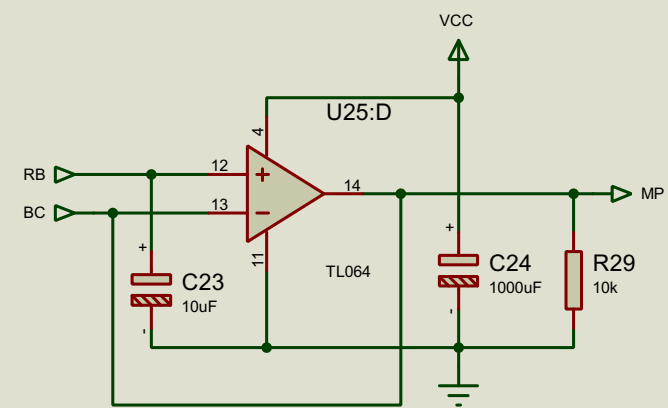

- Interrupts**
- IRL1: VDP
 - IRL2: YM2151
 - IRL3: IDE
 - IRL4: ETHERNET
 - IRL5: PIT
 - IRL6: DUART
 - IRL7: KEYBOARD

DESIGN TITLE: Y Ddraig		DATE: 30/01/2020
Video Out		PAGE: 7 of 10
BY: Stephen Moody	REV: 2	TIME: 15:07:42