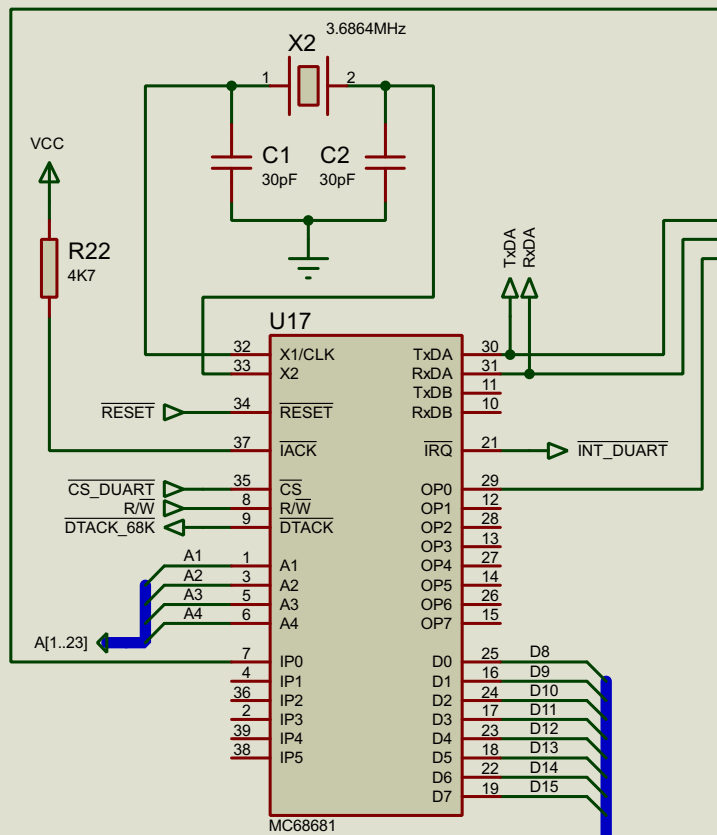

- Interrupts**
- IRL1: VDP
 - IRL2: YM2151
 - IRL3: IDE
 - IRL4: ETHERNET
 - IRL5: PIT
 - IRL6: DUART
 - IRL7: KEYBOARD

DESIGN TITLE: Y Ddraig		DATE: 30/01/2020
Video Out		PAGE: 7 of 10
BY: Stephen Moody	REV: 2	TIME: 15:07:42