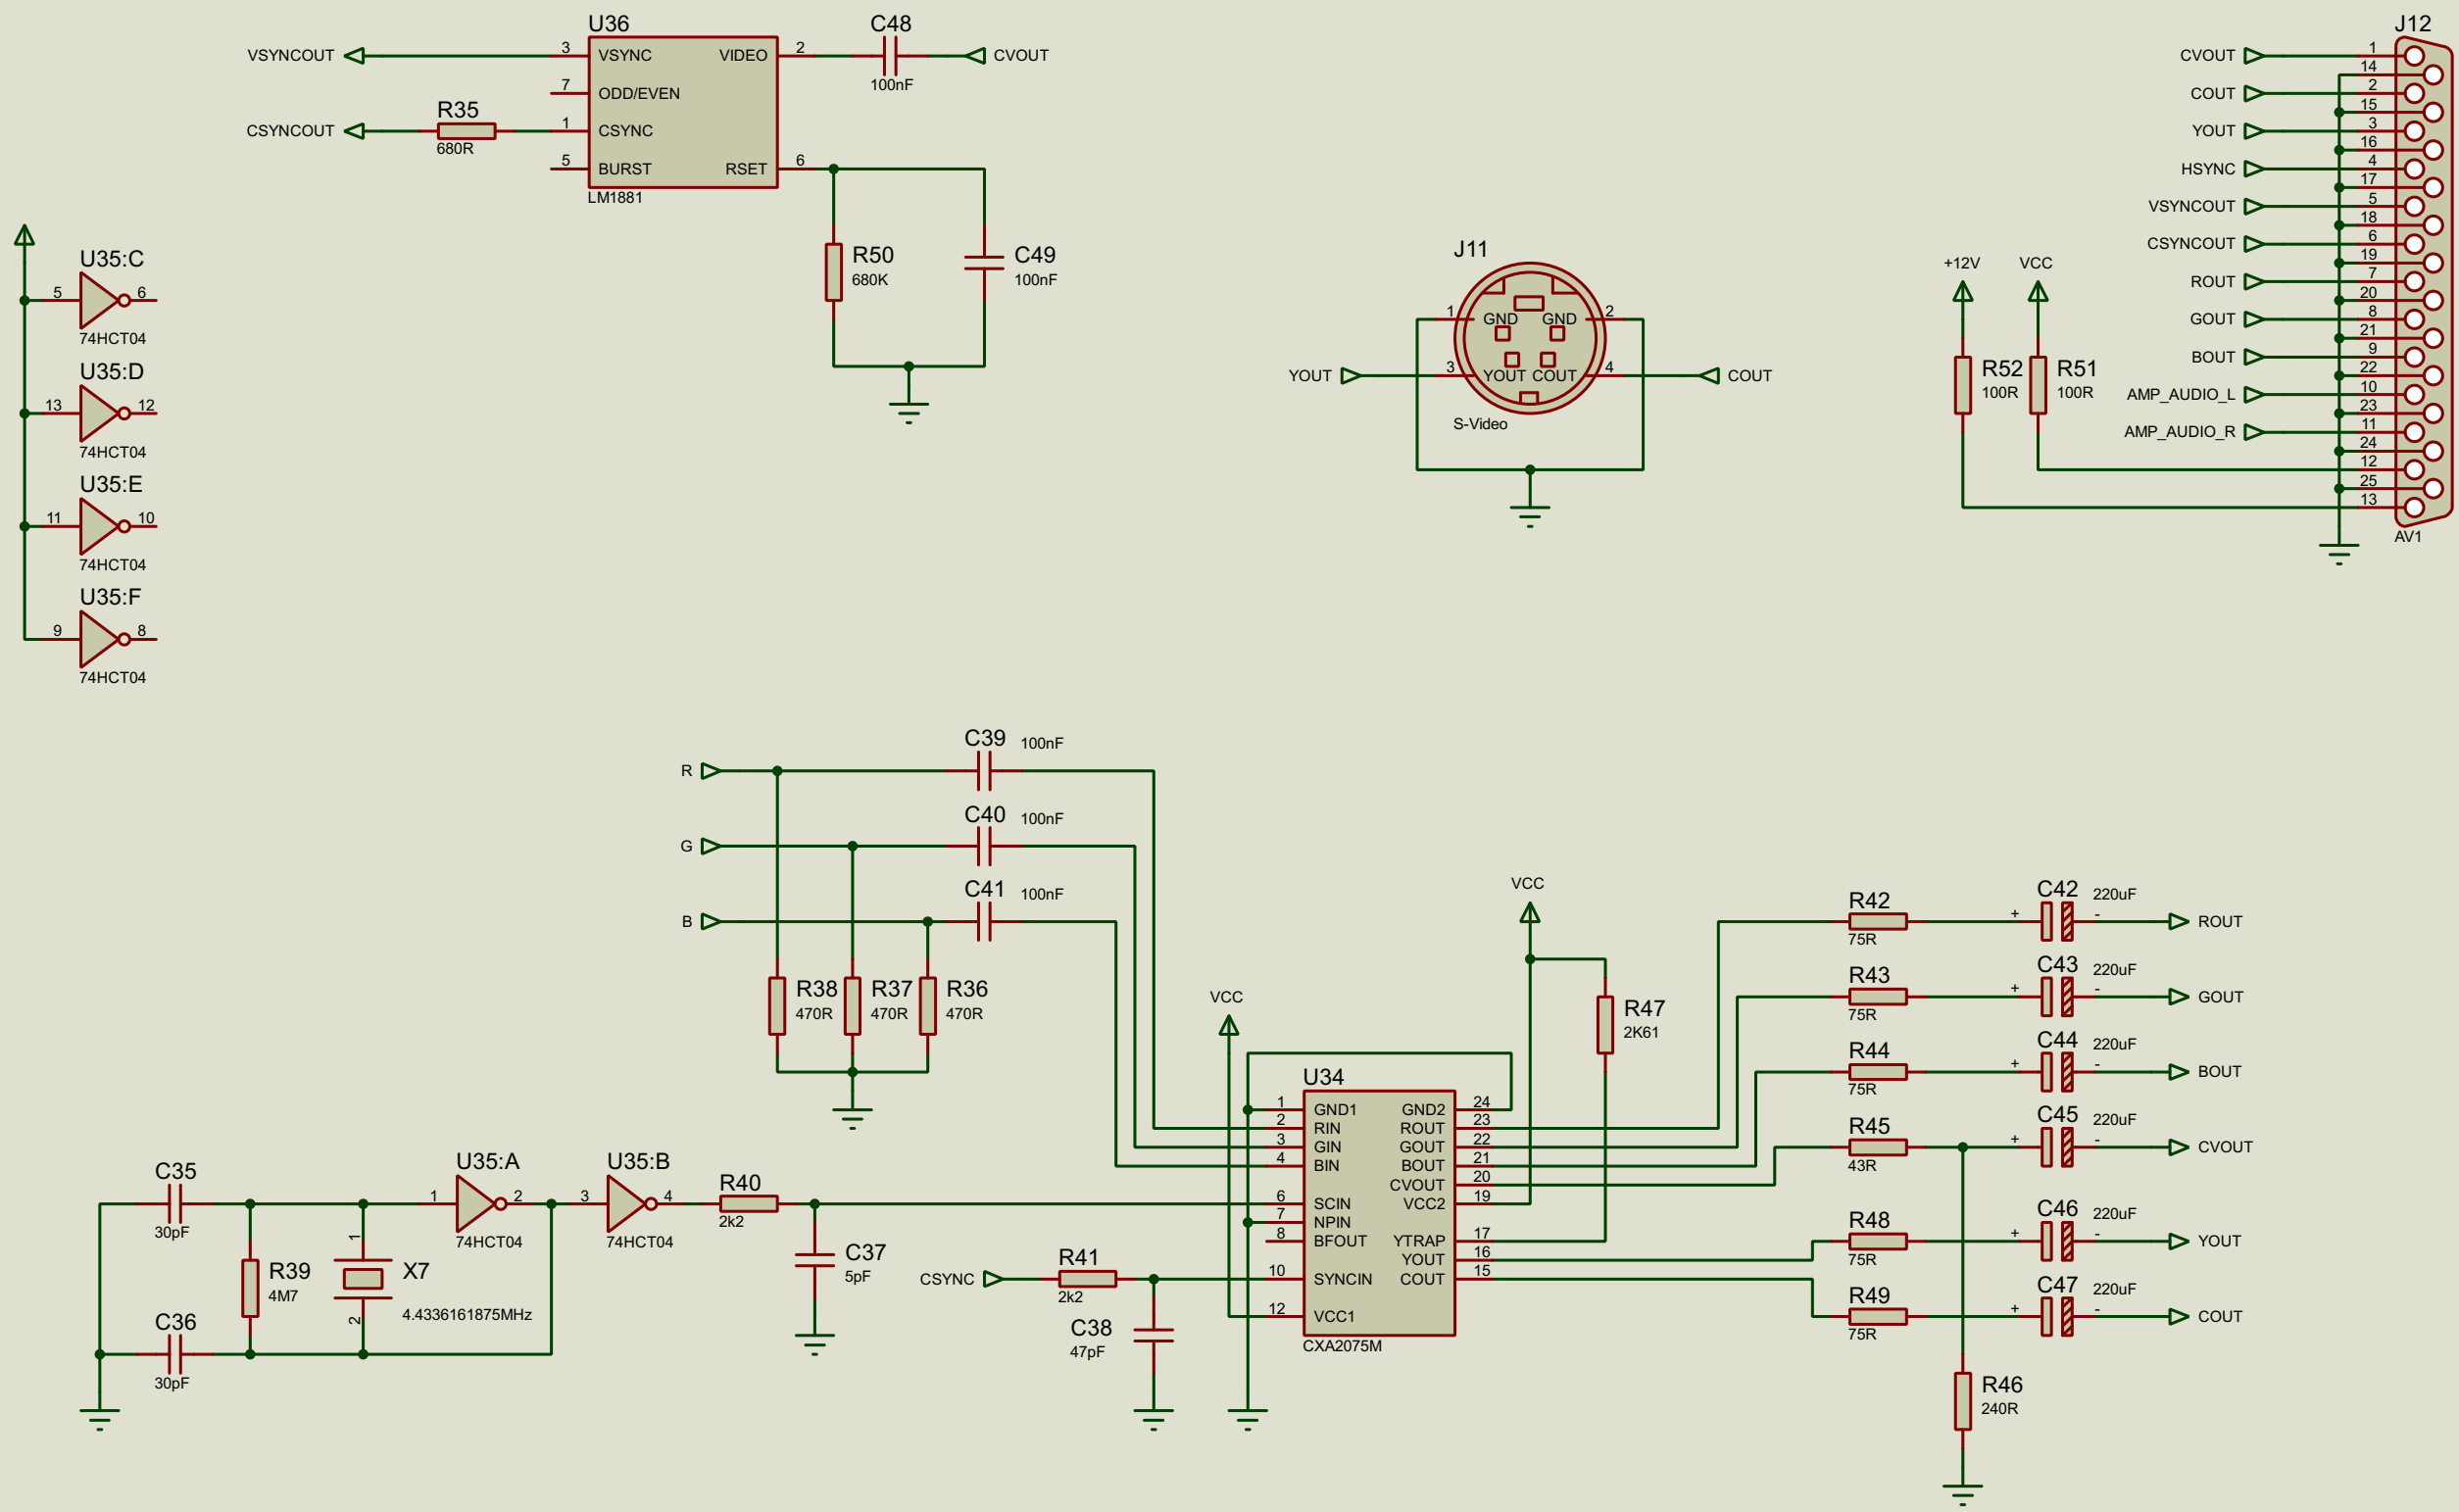

- Interrupts**
- IRL1: VDP
 - IRL2: YM2151
 - IRL3: IDE
 - IRL4: ETHERNET
 - IRL5: PIT
 - IRL6: DUART
 - IRL7: KEYBOARD

DESIGN TITLE: Y Ddraig		DATE: 30/01/2020
Video Out		PAGE: 7 of 10
BY: Stephen Moody	REV: 2	TIME: 15:07:42