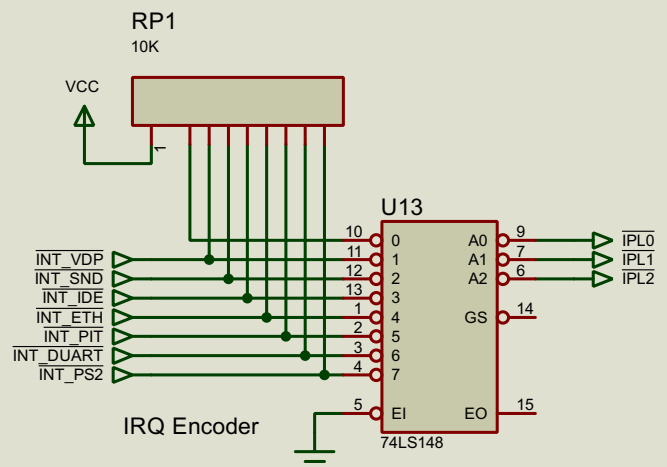

- Interrupts**
- IRL1: VDP
 - IRL2: YM2151
 - IRL3: IDE
 - IRL4: ETHERNET
 - IRL5: PIT
 - IRL6: DUART
 - IRL7: KEYBOARD

DESIGN TITLE: Y Ddraig		DATE: 30/01/2020
Video Out		PAGE: 7 of 10
BY: Stephen Moody	REV: 2	TIME: 15:07:42